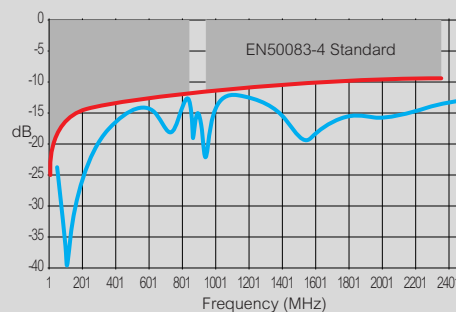

Return loss input

Certification

Class A, LTE protected sockets
LTE protection is required to prevent interference of new signals used by mobile phones (3G/4G/5G signals)
Unwanted signals could cause pixelation, picture break-up and sound disturbance
Legrand uses the PKM Laboratory to certify its TV Class A sockets