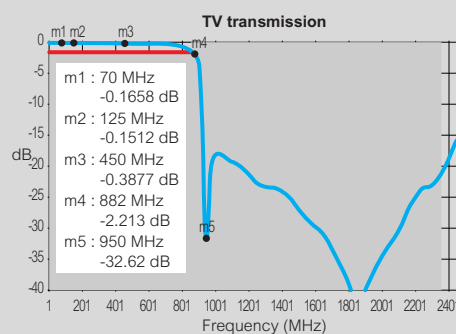

- Internet connected (new services)

- Game console connected (to play with a friend in network)

High performance

Visualization of connection
Cable holding > 12 kg
Central connection to optimize cable bend radius

Return loss input

Certification

Class A, LTE protected sockets
LTE protection is required to prevent interference of new signals used by mobile phones (3G/4G/5G signals)
Unwanted signals could cause pixelation, picture break-up and sound disturbance
Legrand uses the PKM Laboratory to certify its TV Class A sockets