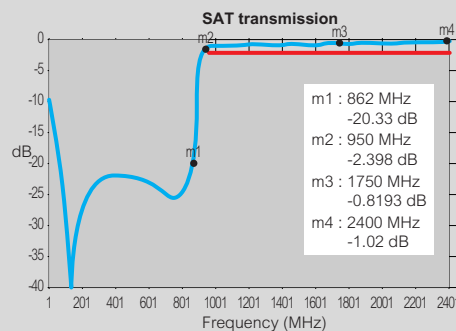

Coupling attenuation

IN+SAT