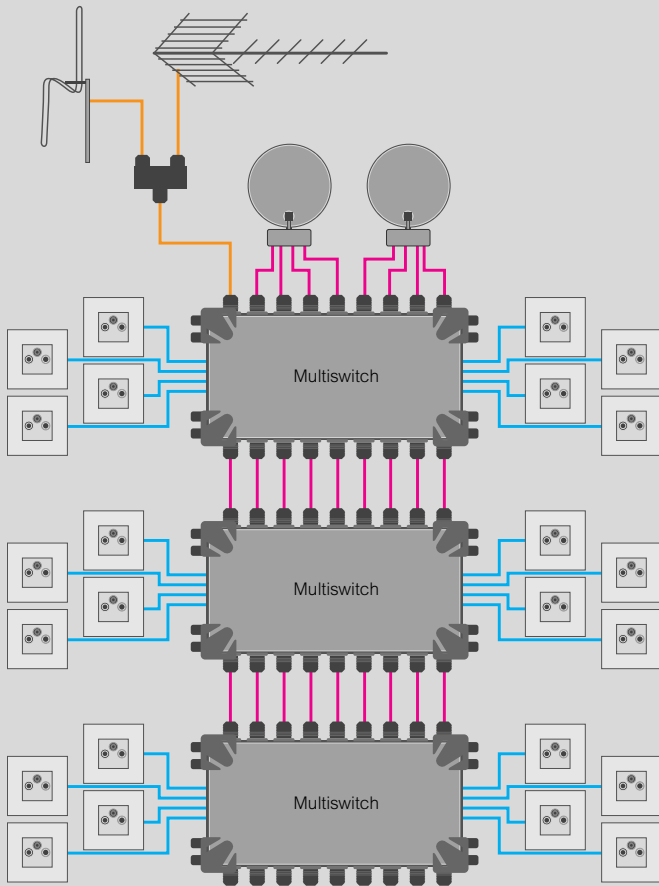

Valena, Synergy and Mosaic™ Programme

TV sockets

TV distribution multisatellites with multiswitch

TV corner requirements

- TV attenuation < 1.5 dB
- Coaxial cable 17 VATC
- Twisted pairs Cat. 6
- Multigang wiring devices
- Multi operator Dvbt, cable TV, Satellite, Internet provider

- Internet connected (new services)

- Game console connected (to play with a friend in network)

High performance

Visualization of connection
Cable holding > 12 kg
Central connection to optimize cable bend radius

Return loss input

Certification

Class A, LTE protected sockets
LTE protection is required to prevent interference of new signals used by mobile phones (3G/4G/5G signals)
Unwanted signals could cause pixelation, picture break-up and sound disturbance
Legrand uses the PKM Laboratory to certify its TV Class A sockets